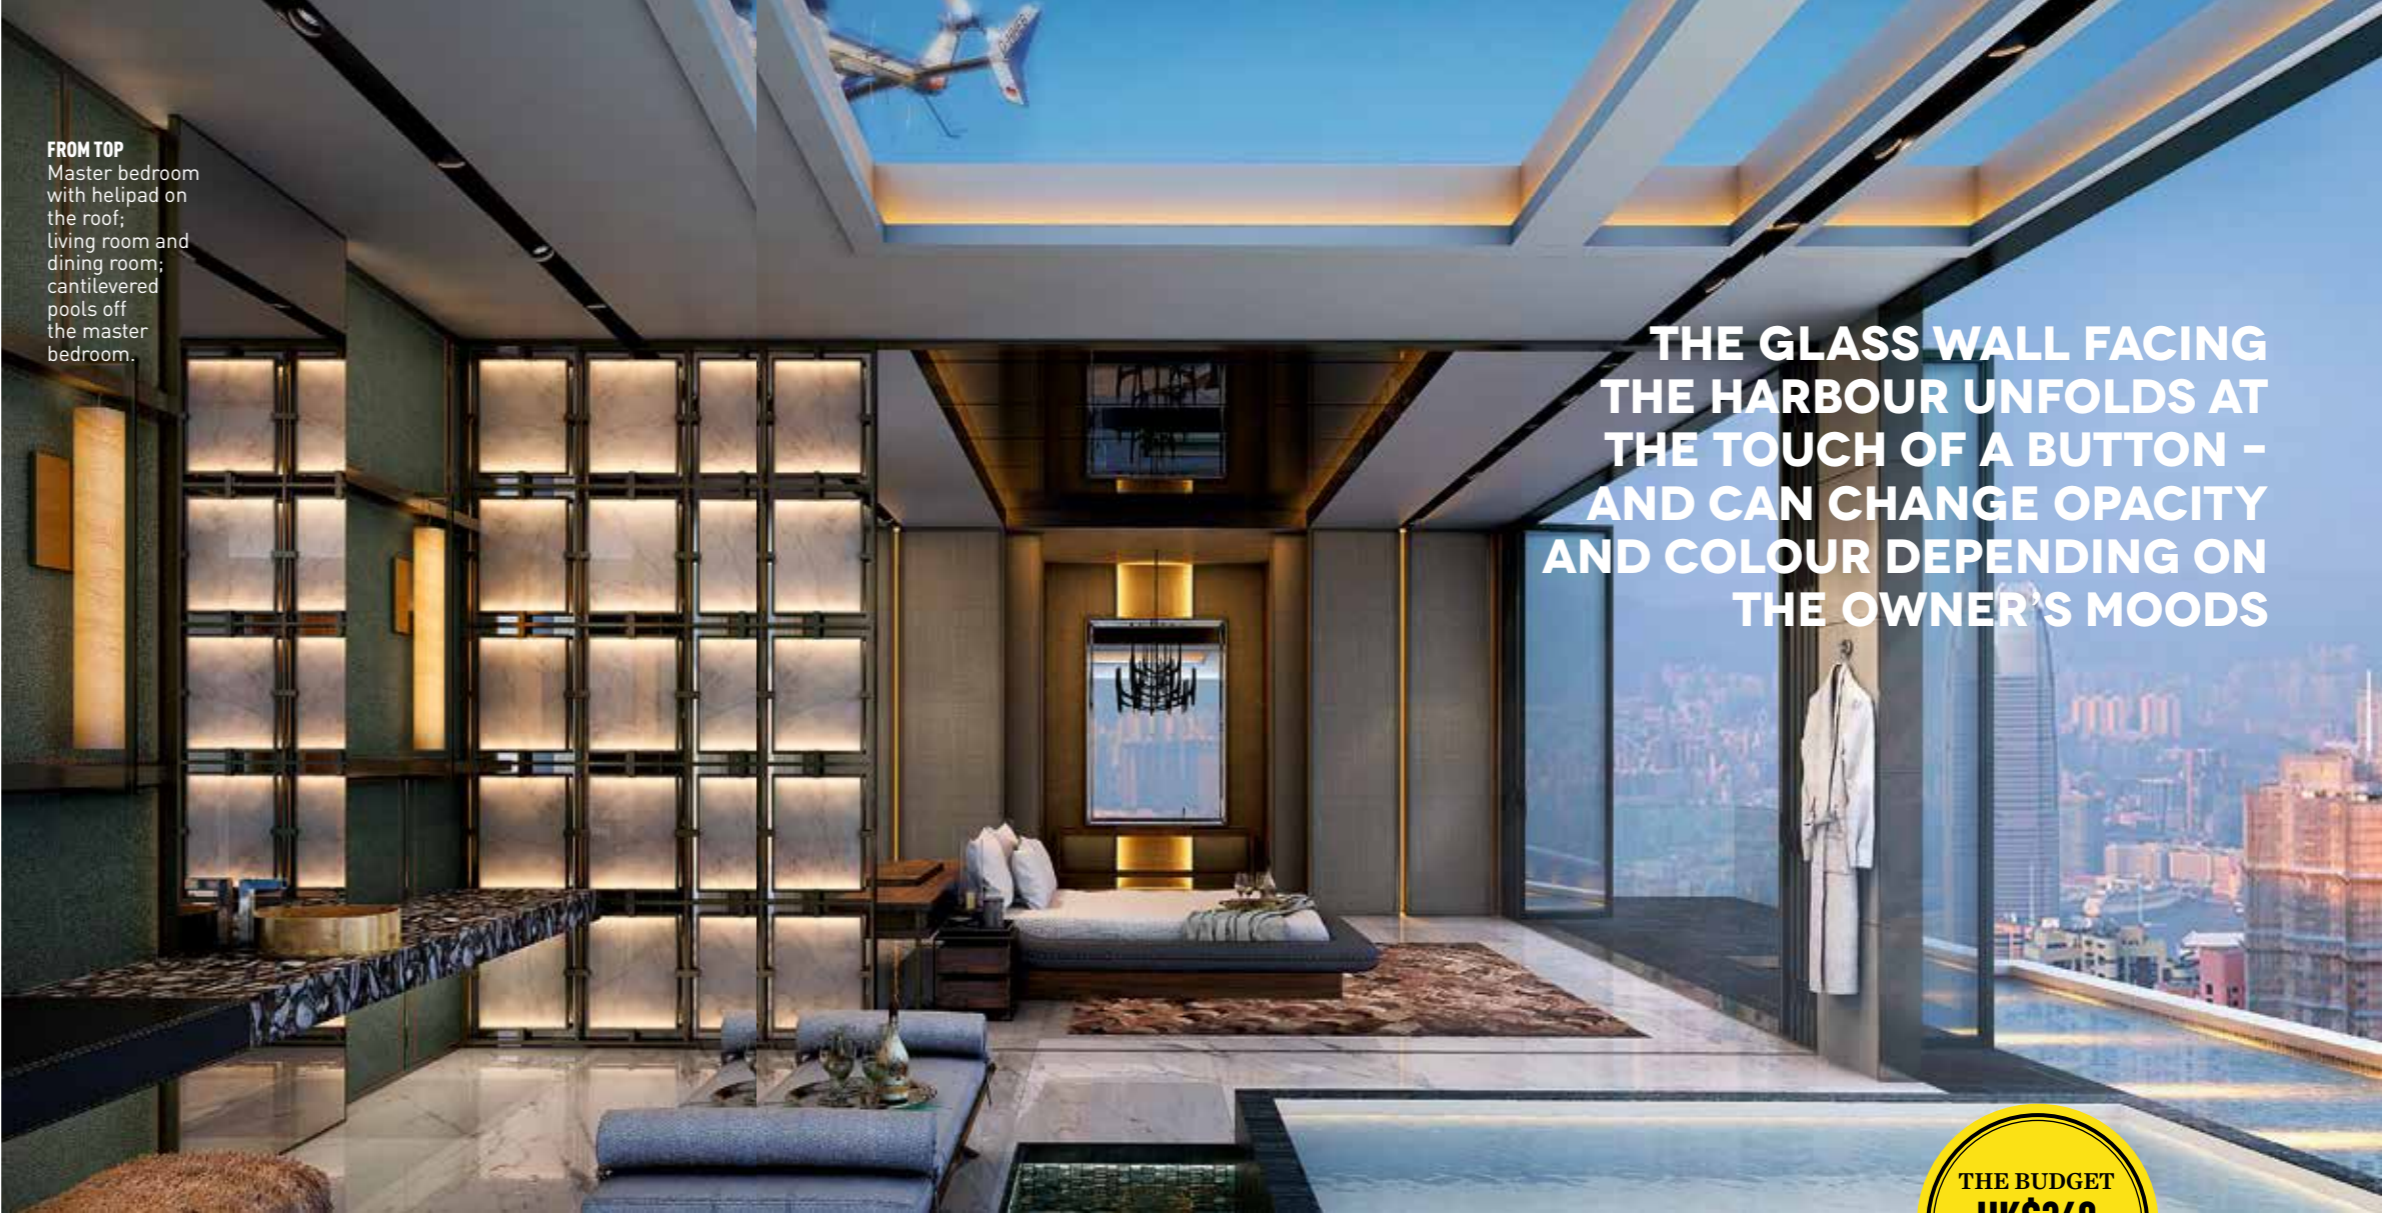

THE HIGH LIFE

The Peak presents exclusive portfolios from some of the region's leading interior designers and architects of space based on a single and simple specification: unlimited budget.

FROM TOP
Master bedroom with helipad on the roof; living room and dining room; cantilevered pools off the master bedroom.

THE GLASS WALL FACING THE HARBOUR UNFOLDS AT THE TOUCH OF A BUTTON – AND CAN CHANGE OPACITY AND COLOUR DEPENDING ON THE OWNER'S MOODS

**THE BUDGET
HK\$360
MILLION**

THE PAD ON THE PEAK

BLINK DESIGN GROUP

COURTESY BLINK DESIGN GROUP

Perched on the Peak, this bachelor's eyrie boasts a helicopter pad, entertainment lounge, and chef's kitchen with all the gadgets money can buy, capped by a seductive bath-and-bed experience with sliding glass roof and cantilevered pools. The owner – a super-high-net-worth thirty-something restaurateur and lounge club owner who also happens to be the scion of a *Forbes* rich list family – flits around in his personal Ferrari helicopter, private jet and motor yacht. He loves to entertain at home, and his penthouse parties are legendary for their exclusivity and extravagance. Motorised glass roofs glide over the 'floating' bath and garage. The glass wall facing the harbour unfolds at the touch of a button – and can change opacity and colour depending on the owner's moods. It's a castle among the clouds for a future king of the universe.